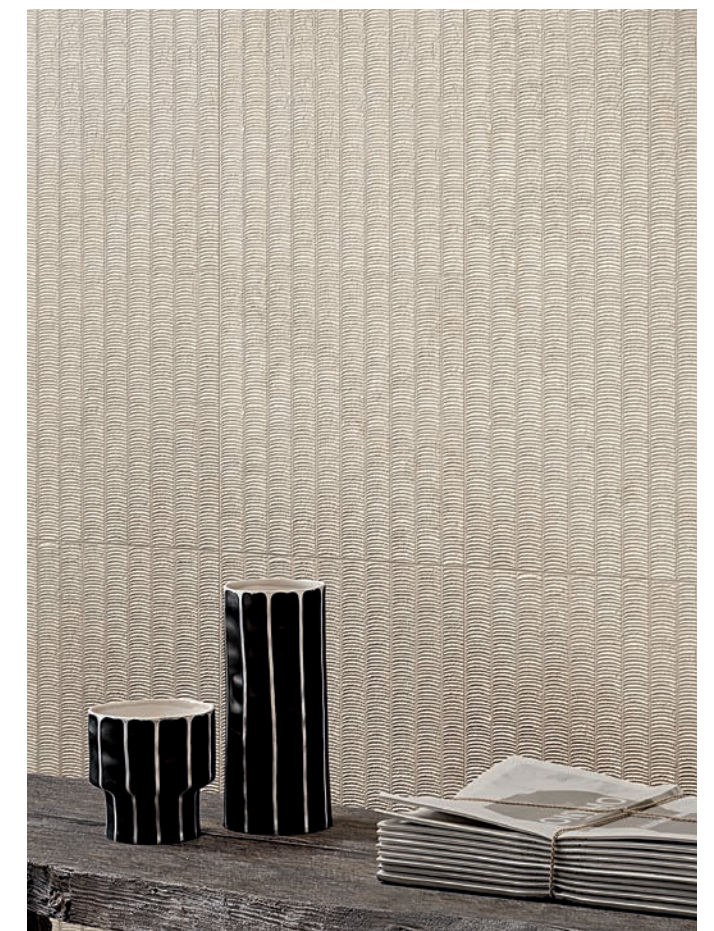

Collection

Roma

Roma reproduces the quintessential
Italian cross-cut travertine

Roma HRO10 White Rect. 24" x48"
Roma HRO10 Archetti White Rect. 12" x24"

Following Roman architecture

Trace designs small interplays of arches that embellish everyday living spaces.

Roma HRO10 White Rect. 24"x48" - 24"x24" - 12"x24"

Everything the natural way.
Details make all the difference.

Roma HRO01 Almond Rect.
24"x48" - 24"x24"

Unique beauty

Travertine becomes a timeless surface for covering walls and floors.