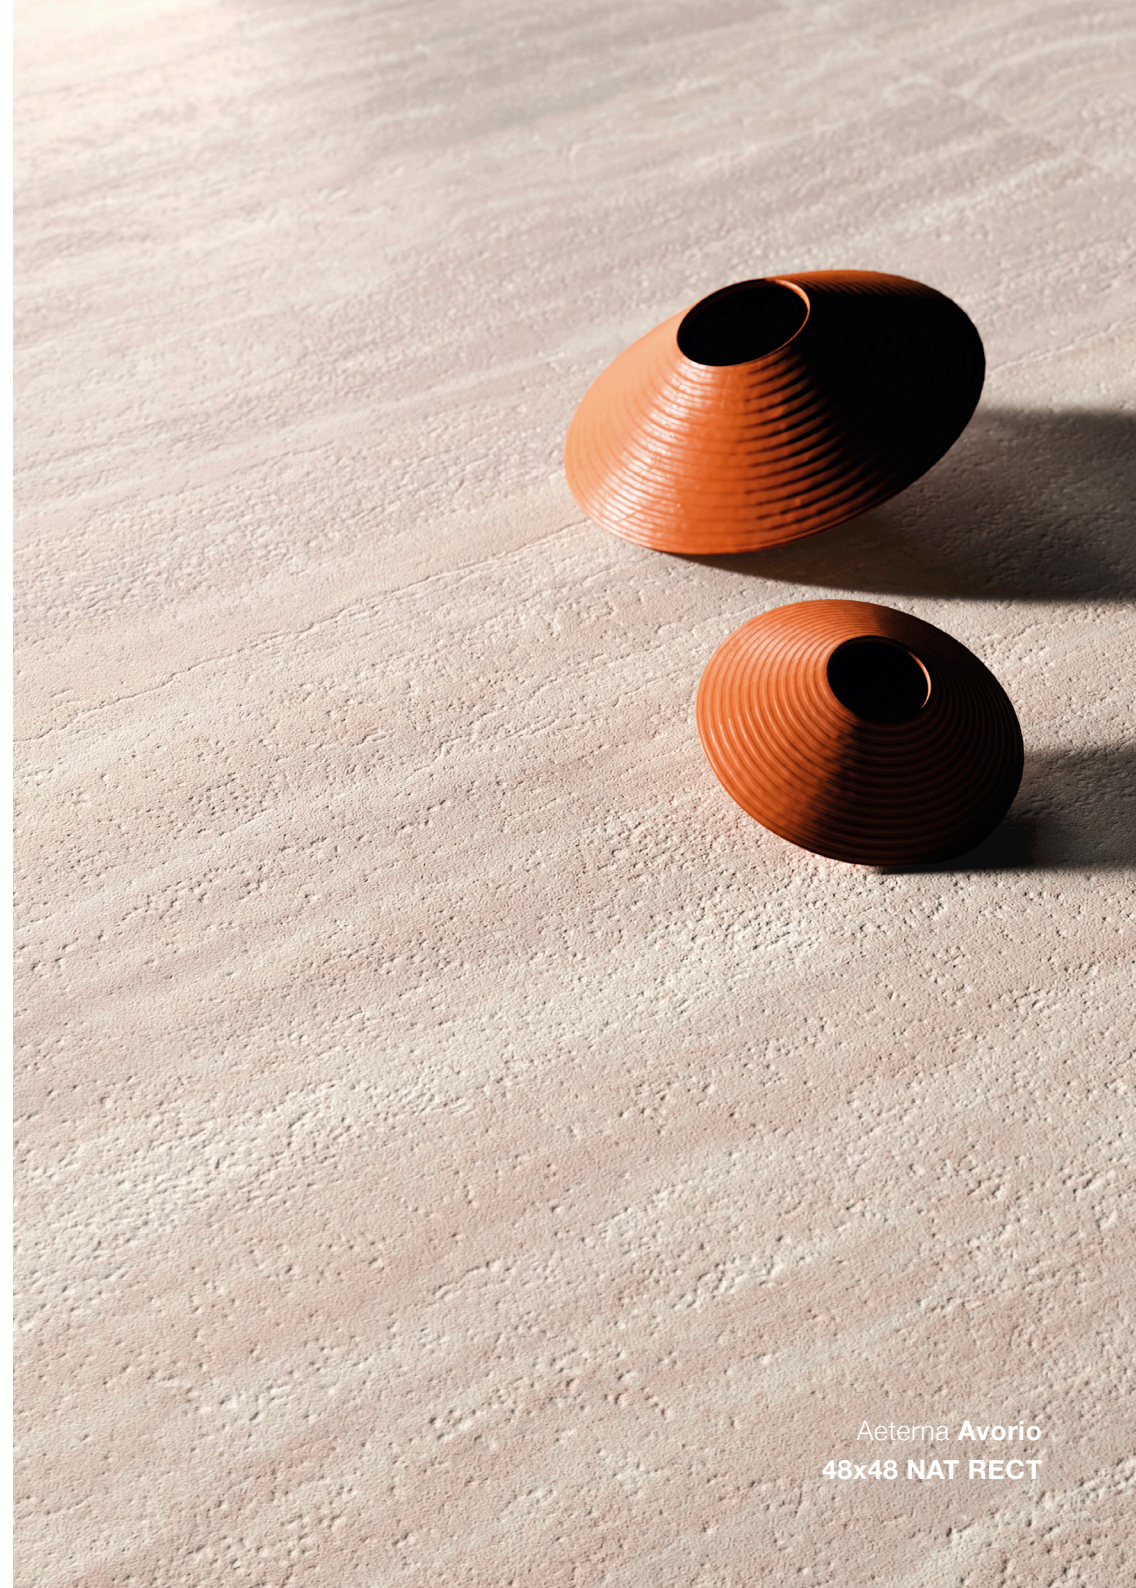

aeterna

Portobello
America

aeterna

In the tapestry of time, Rome, the eternal city, stands as a beacon of history and timeless beauty, often expressed through its local marble, Travertine.

The classic proportions, tones, and perfect textures transcend time, reproduced in a pure form, curated through the keen eye of design.

A new surface, from today to forever. An impeccable selection, the most precise color, and perfect veins are made new, once again.

Aeterna **Avorio**
48x48 NAT RECT

Aeterna **Bianco**
12x24 NAT RECT

Aeterna **Avorio**
12x24 NAT RECT