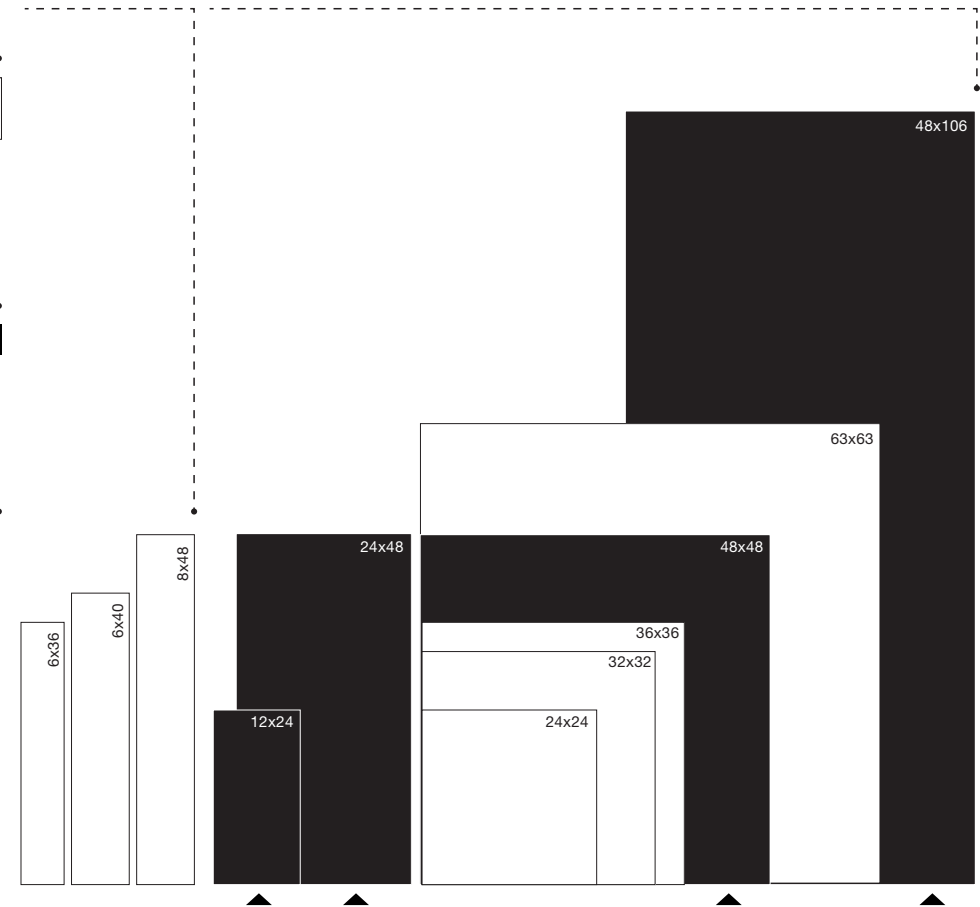

Porcelain Planks

Porcelain Tiles

Available Finishes
Acabados Disponibles

POLISHED
PULIDO

MATTE
MATE

GLOSSY
BRILLANTE

EXTERIOR
EXTERIOR

3D RELIEF
RELIEVE 3D