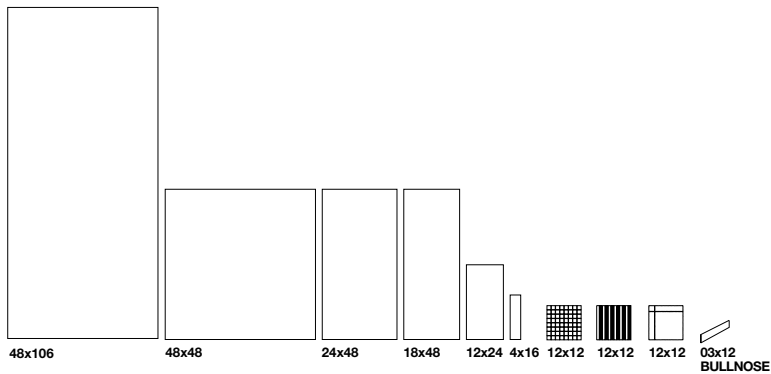

FORMATS

GROUT JOINT

The recommended grout joint:	
1/8" RECT	3/16" PRESSED