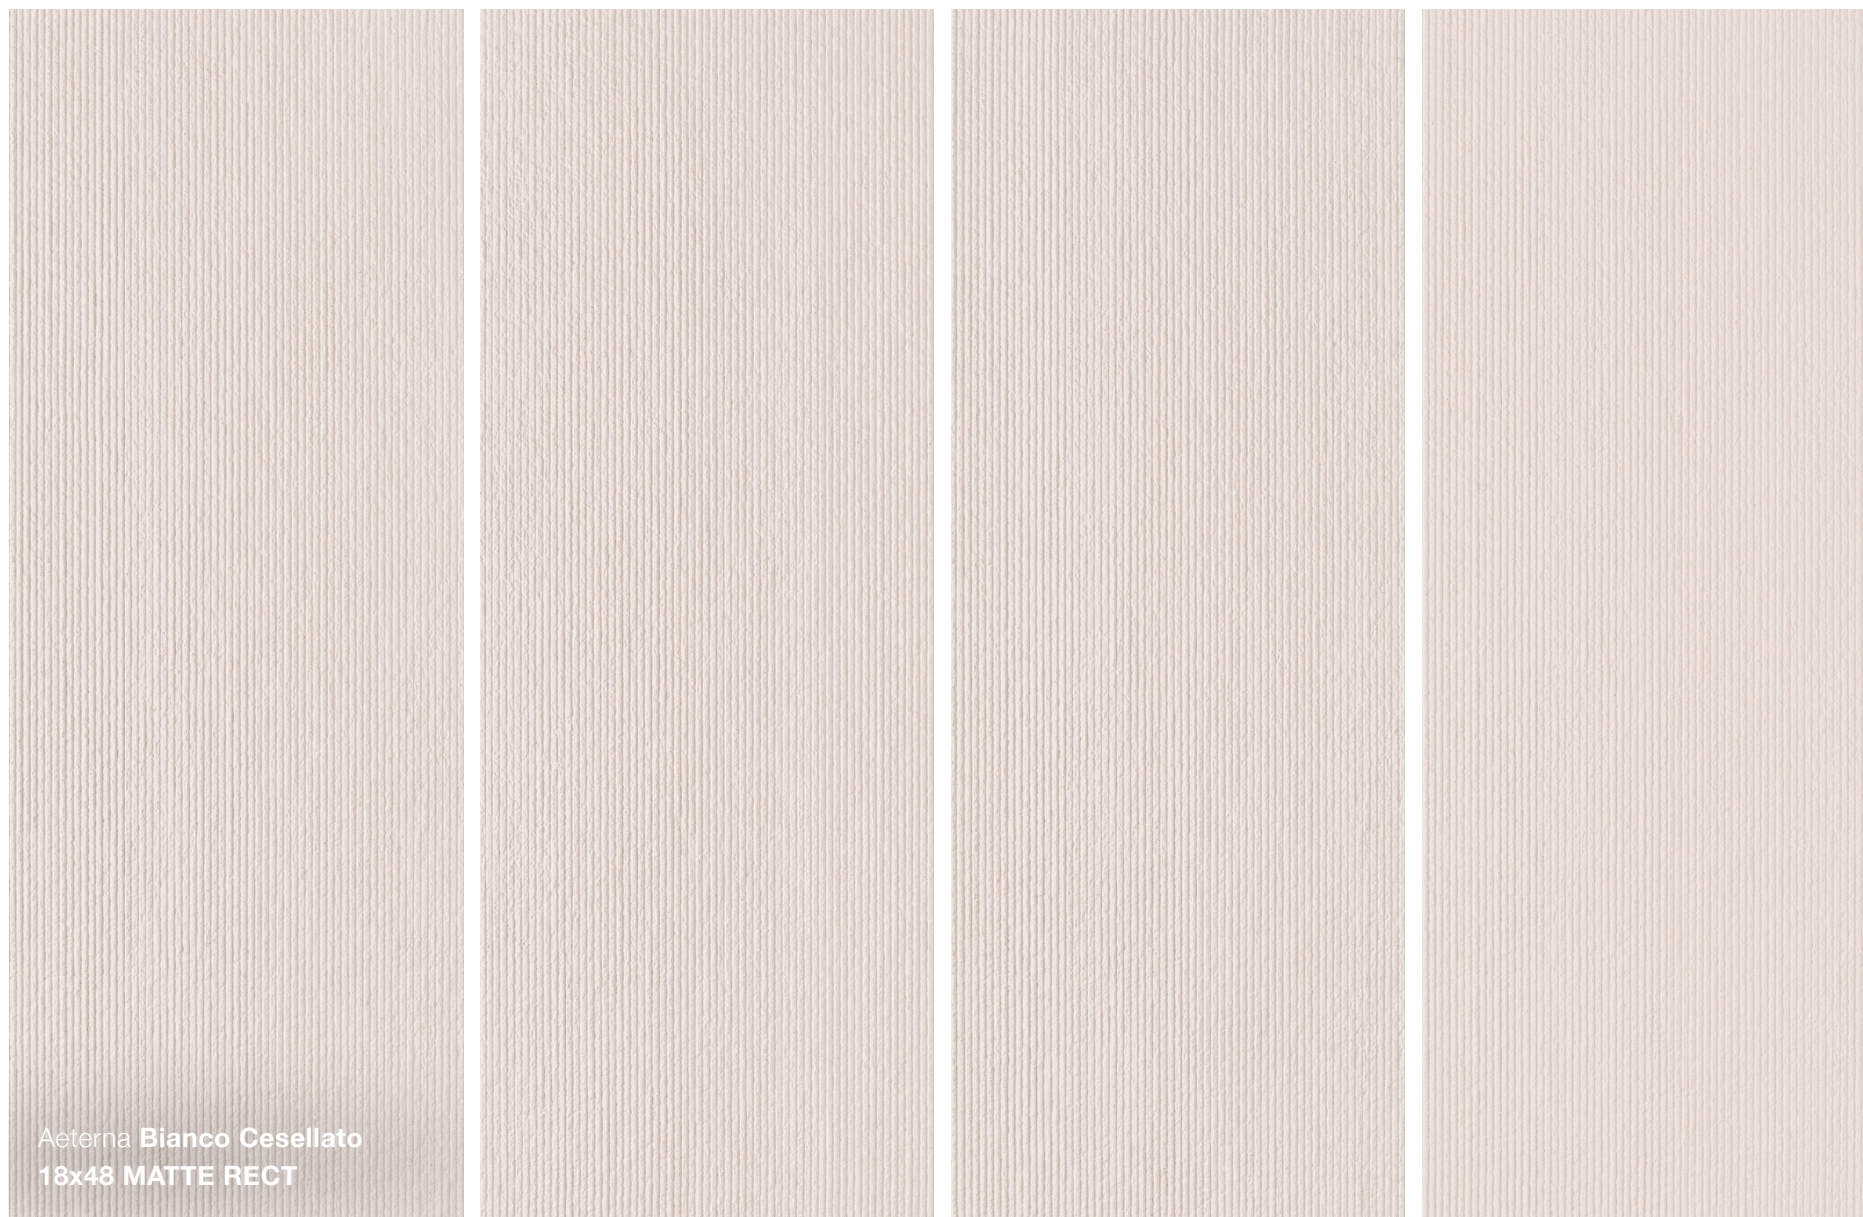

Aeterna **Bianco Cesellato**
18x48 MATTE RECT