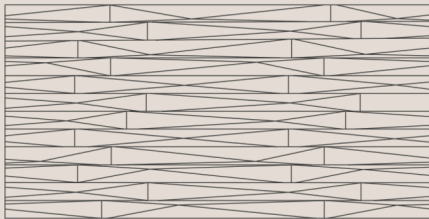

# MOVEMENT COLLECTION

Its subtle hues and elegant patterns provide a versatile backdrop that complements both modern and traditional decor styles. Movement's versatility makes it an ideal choice for various settings, from modern kitchens to cozy living rooms. Pair it with natural wood elements or sleek metallic finishes to enhance its aesthetic appeal. Let your creativity flow as you explore the countless possibilities this tile offers, transforming your space into a true reflection of your personal style.

# PATTERNS & FINISHES

12 x 24 in  
A Capella  
Glossy / Matte

12 x 24 in  
Adagio  
Glossy

12 x 24 in  
Harmony  
Glossy

12 x 24 in  
Arpeggio  
Glossy

12 x 24 in  
Aria  
Glossy