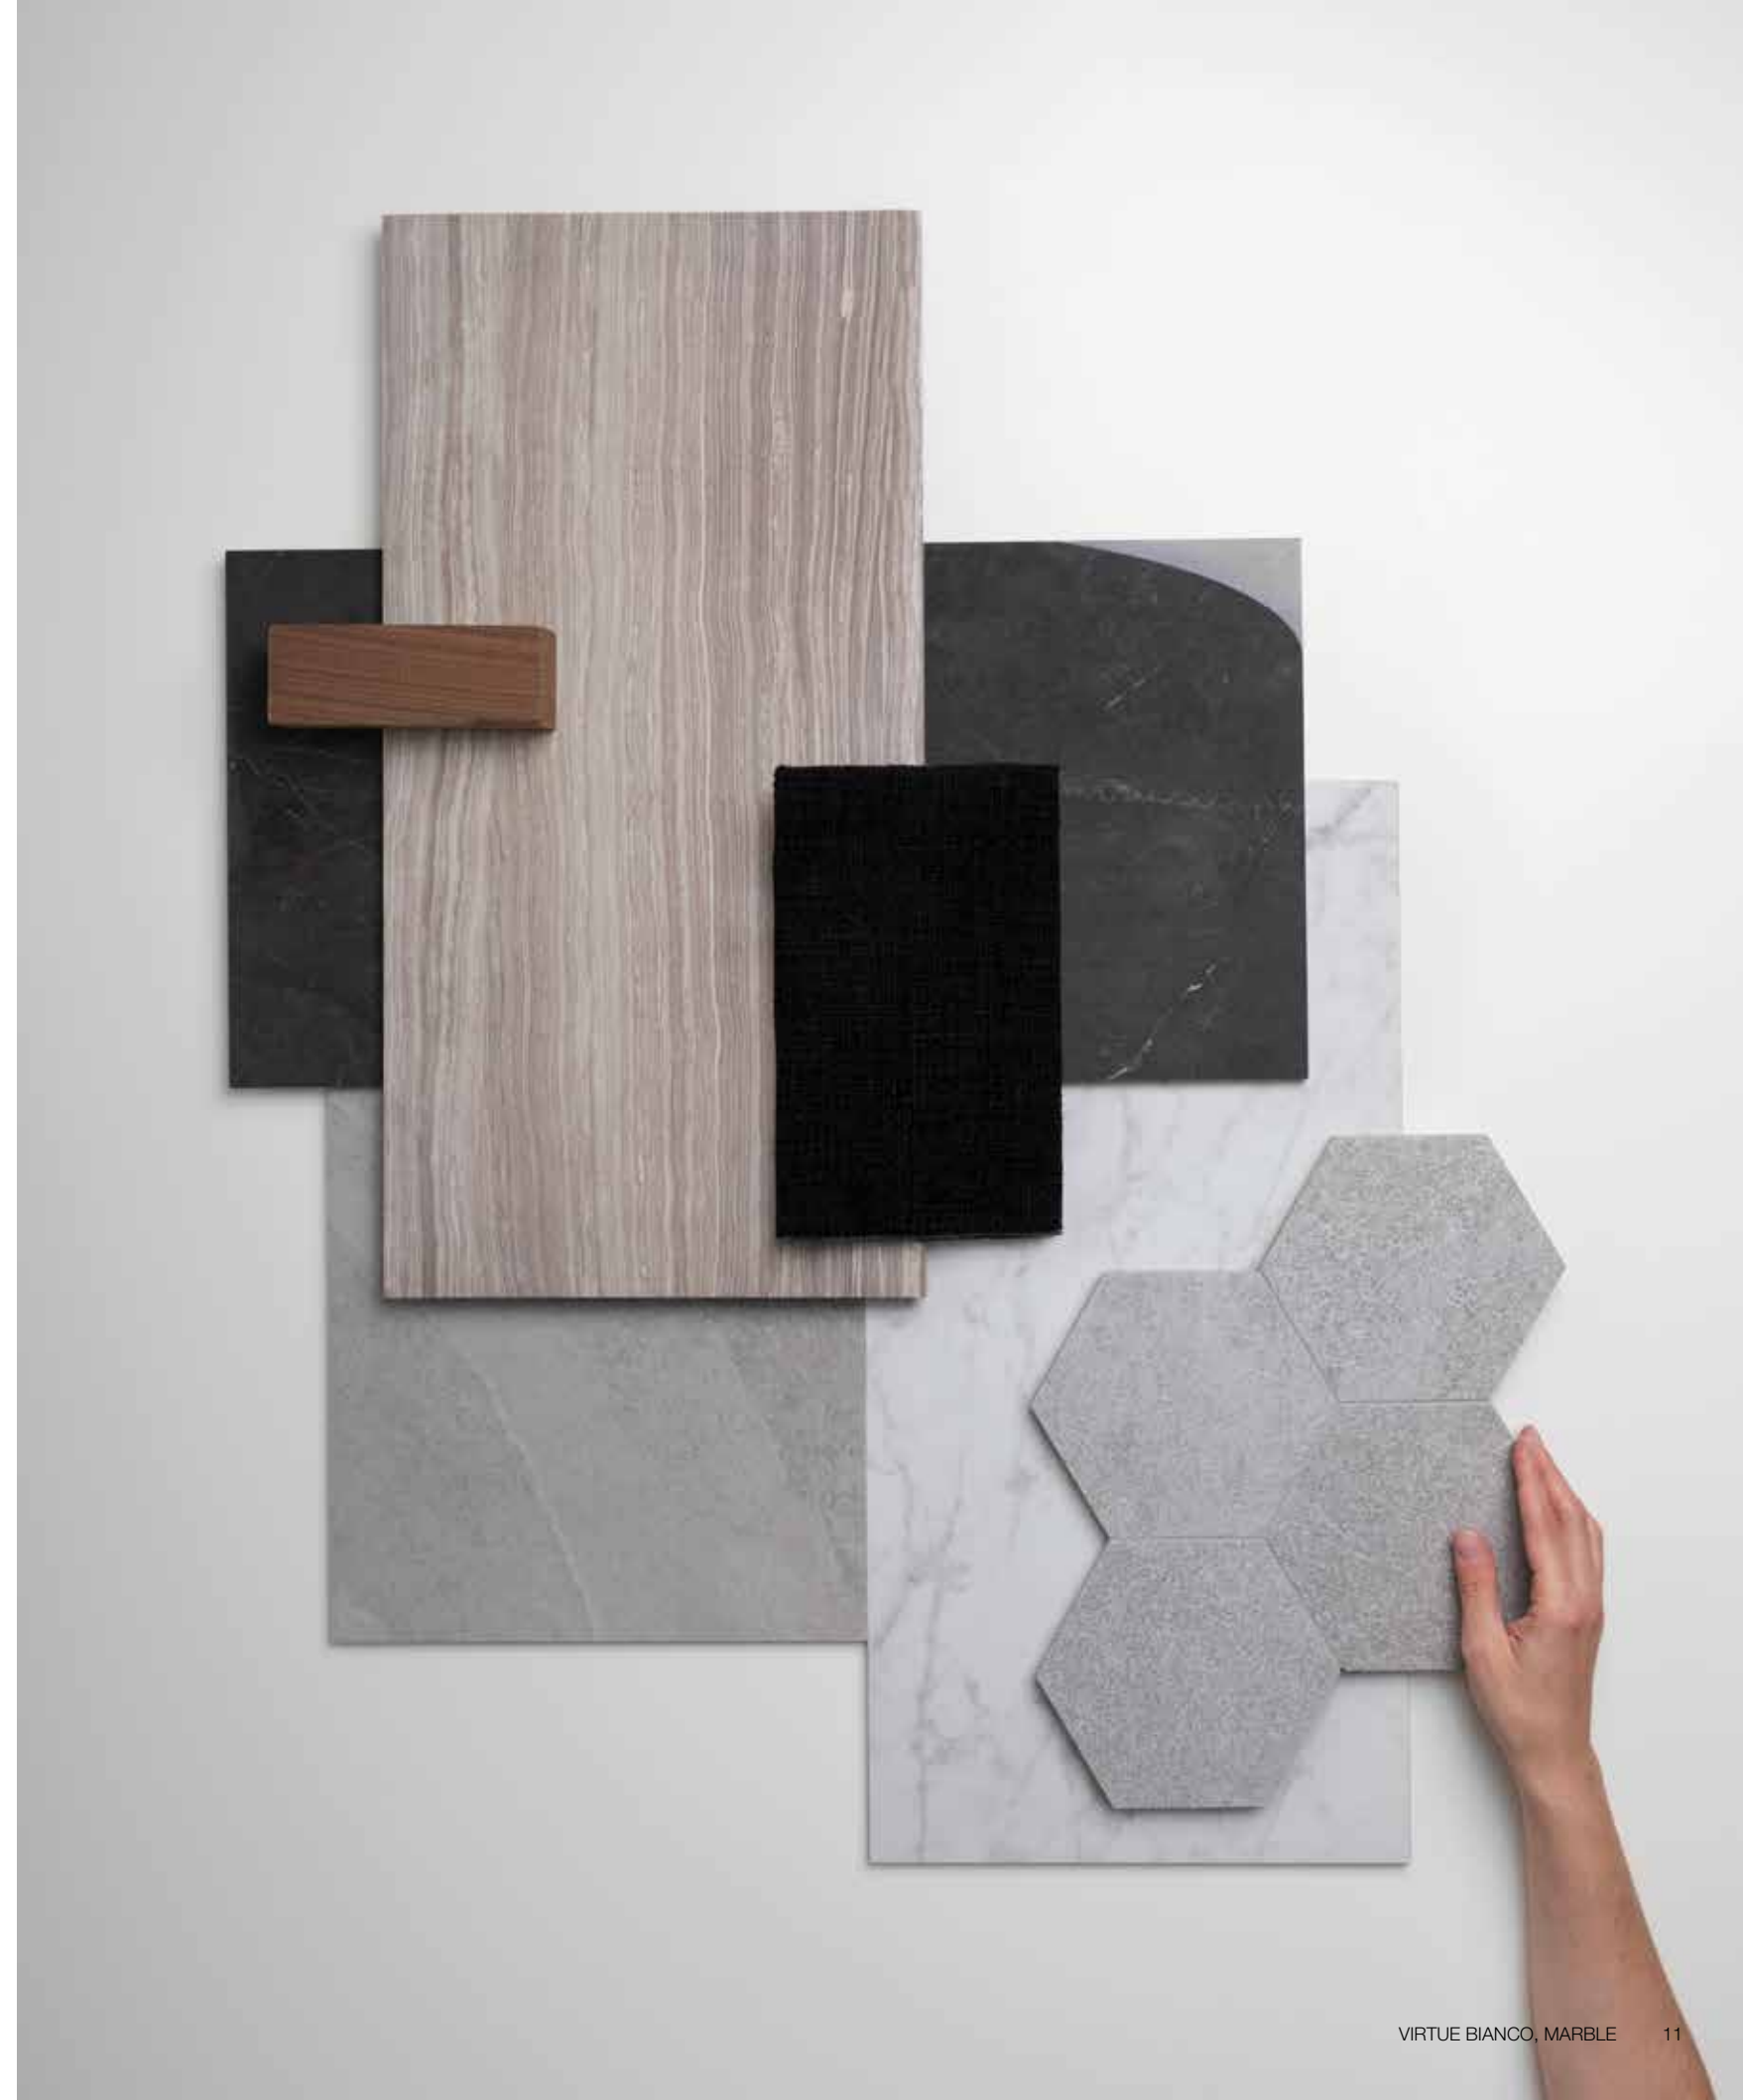

Virtue Bianco, *Marble*.

A precious surface with bold character defines this honed marble, rich of silvery color contrasts.

A rhythmical pattern,
unique and precious.

Virtue Bianco collection

A robust and charismatic decorative surface with bold character. It offers a wide spectrum of visual interest through graphic and elegant patterns. A perfect choice for both large and cozy interiors, this stone with its white background and striking veins makes a statement in most design spaces.

18 x 36 in / 45.7 x 91.4 cm tile variations

18 x 36 in / 45.7 x 91.4 cm Virtue Bianco Honed Marble Tile

The Anatolia difference
Unmatched elegance and unparalleled perfection.

Natural stone retains a timeless beauty. Anatolia's selection stands out for its strong aesthetic and expressive value, capturing the latest trends in interior design through unique shapes and elegant stone character. Highly sought-after materials, sourced from the most premium quarries. With their carefully selected colors and looks, from bright, to delicate to full of character, Anatolia's collections of natural stone will elegantly furnish any design. The value of variety enriches spaces as a result of one-of-a-kind craftsmanship executed with cutting-edge technology.