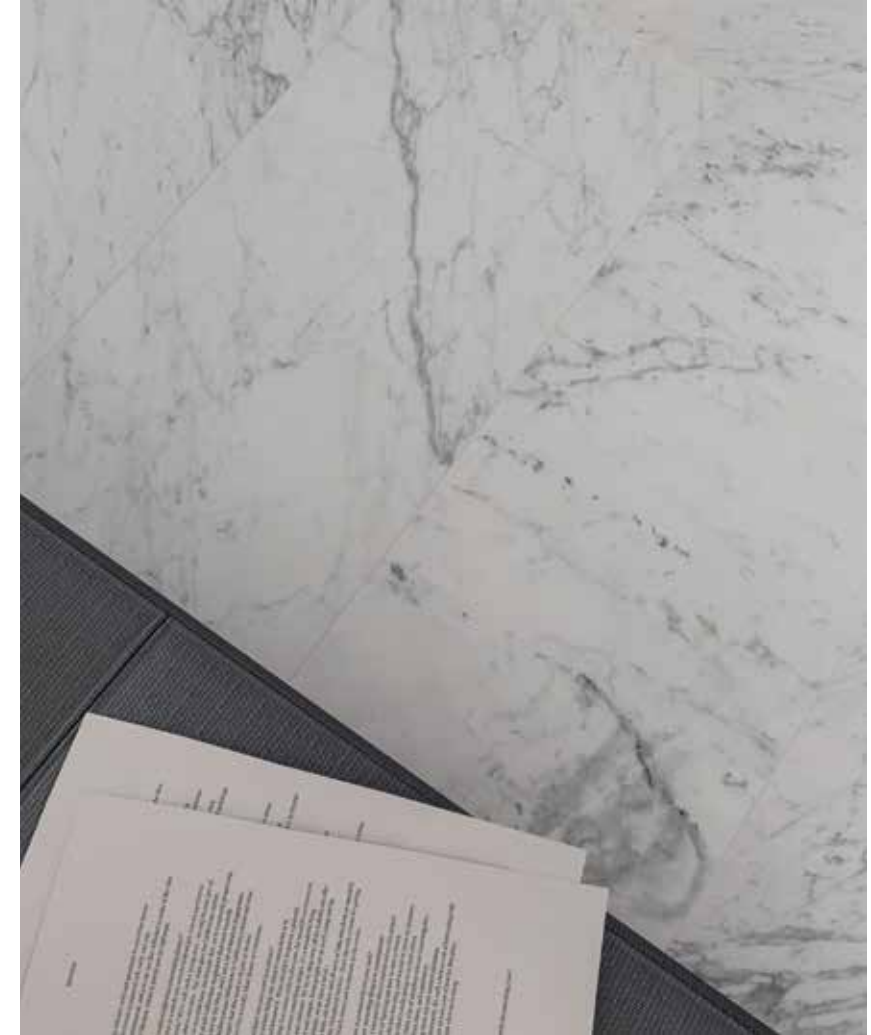

18 x 36 in / 45.7 x 91.4 cm tile variations

18 x 36 in / 45.7 x 91.4 cm Virtue Bianco Honed Marble Tile

The Anatolia difference
Unmatched elegance and unparalleled perfection.

Natural stone retains a timeless beauty. Anatolia's selection stands out for its strong aesthetic and expressive value, capturing the latest trends in interior design through unique shapes and elegant stone character. Highly sought-after materials, sourced from the most premium quarries. With their carefully selected colors and looks, from bright, to delicate to full of character, Anatolia's collections of natural stone will elegantly furnish any design. The value of variety enriches spaces as a result of one-of-a-kind craftsmanship executed with cutting-edge technology.