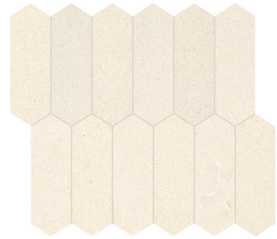

Formats and finishes at a glance

24 x 24 in / 61 x 61 cm
Honed 5000-0213-0

18 x 36 in / 45.7 x 91.4 cm
Honed 5000-0211-2

3 x 12 in / 7.5 x 30.5 cm
Honed 5000-0378-0

12 x 24 in / 30.5 x 61 cm
Honed 5000-0209-0

12 x 24 in / 30.5 x 61 cm
Curva
Grained Texture 5000-0382-0

4 x 12 in / 10 x 30.5 cm
Fluto
Grained Texture 5000-0379-0

4 x 12 in / 10 x 30.5 cm
Prisma
Grained Texture 5000-0380-0

Mosaics

1.25 x 4 in / 3.3 x 10 cm
Herringbone Mosaic
Honed 5001-0263-0

2 x 6 in / 4.9 x 15 cm
Picket Mosaic
Honed 5001-0266-0

2 in / 4.9 cm
Hexagon Mosaic
Honed 5001-0265-0

Trims

1/2 x 12 in / 1.3 x 30.5 cm
Deco-Bar
Honed 5002-0099-0

1.25 x 12 in / 3.2 x 30.5 cm
Deco-Bar
Honed 5002-0100-0

NATURAL STONE TILE VARIATION

The inherent beauty of natural stone products is expressed through variations in color, texture, shading and veining.

18 x 36 in / 45.7 x 91.4 cm tile variations

18 x 36 in / 45.7 x 91.4 cm Serene Ivory Honed Limestone Tile