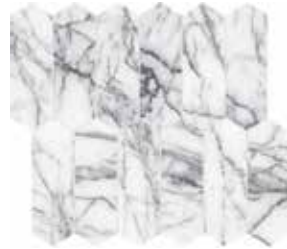

An eye-catching and stylish finish oozing luxury and boasts stunning veining. Lilac Volta combines the elegance and classic essence of white marble with the addition of a new and eccentric energy, given by accents of lilac veins that alternate and intersect sporadically on a white background.

Formats and finishes at a glance

18 x 36 in / 45.7 x 91.4 cm
Honed 5000-0448-0

12 x 24 in / 30.5 x 61 cm
Honed 5000-0445-0

3 x 12 in / 7.5 x 30.5 cm
Honed 5000-0447-0

Mosaics

1.25 x 4 in / 3.3 x 10 cm
Herringbone Mosaic
Honed 5001-0330-0

1.25 in / 3 cm
Penny Round Mosaic
Honed 5001-0332-0

2 x 6 in / 4.9 x 15 cm
Picket Mosaic
Honed 5001-0331-0

2 in / 4.9 cm
Hexagon Mosaic
Honed 5001-0329-0

Trim

1/2 x 12 in / 1.3 x 30.5 cm
Deco-Bar
Honed 5002-0115-0