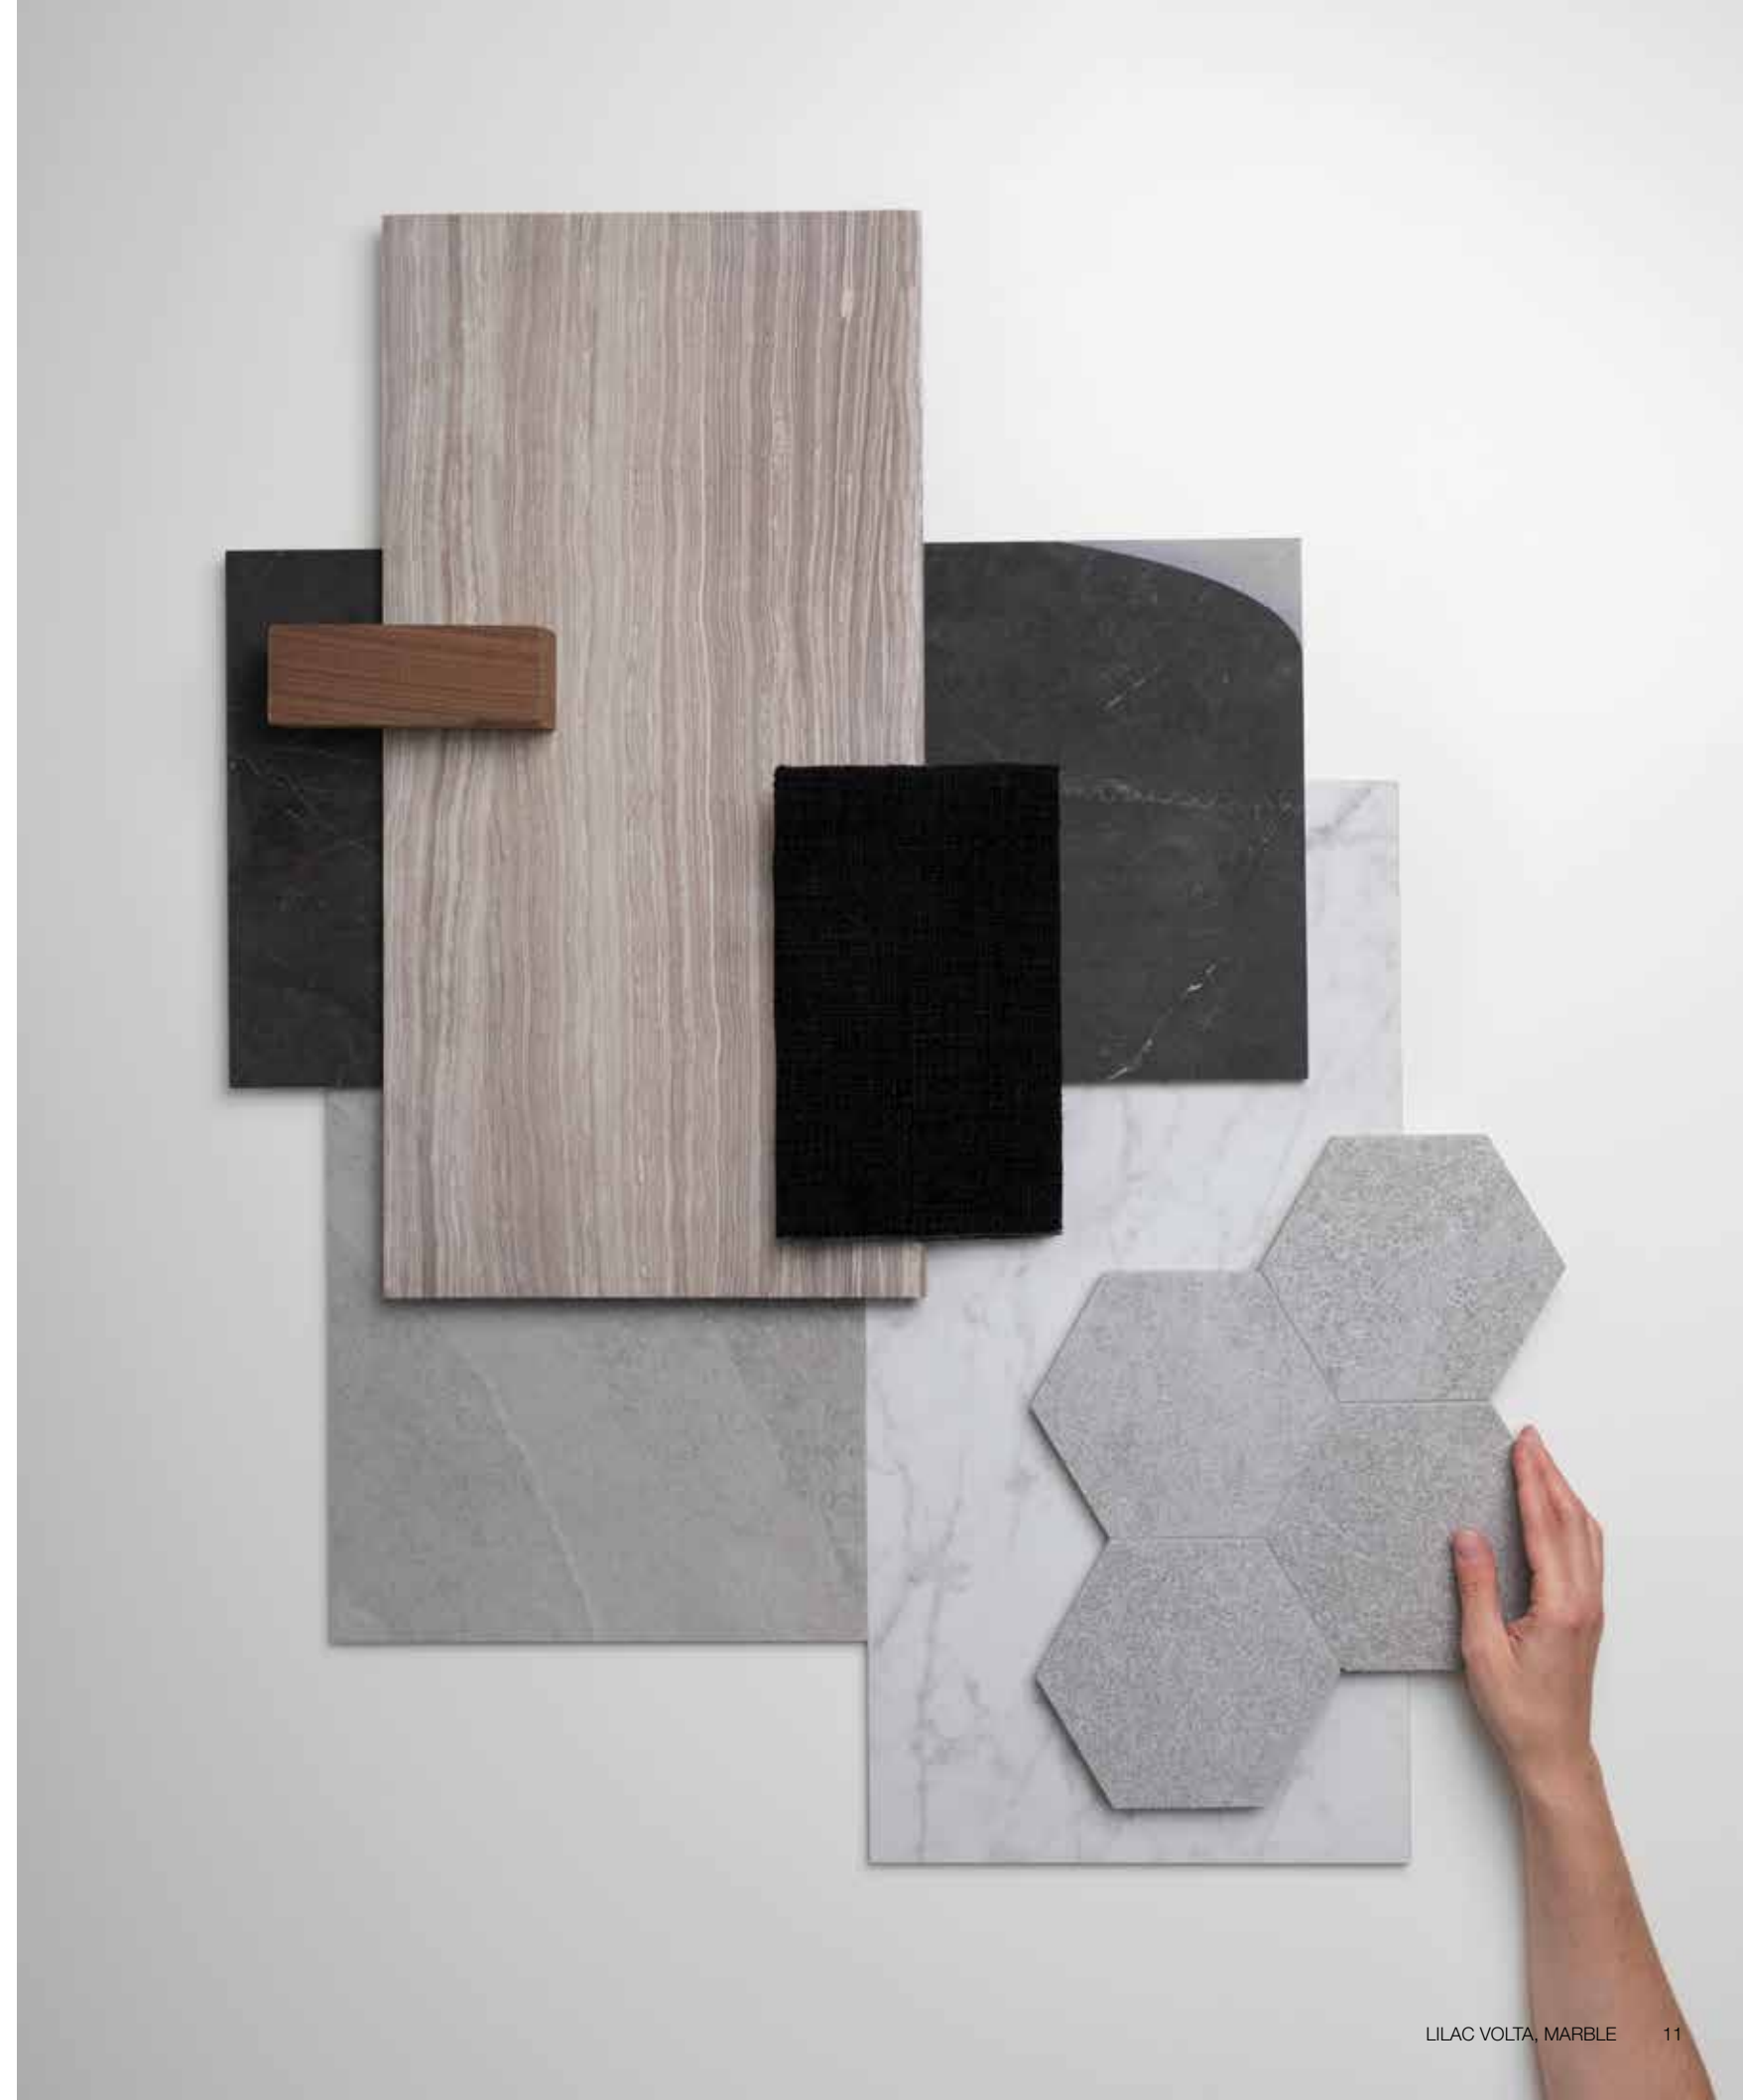

The Anatolia difference
Unmatched elegance and unparalleled perfection.

Natural stone retains a timeless beauty. Anatolia's selection stands out for its strong aesthetic and expressive value, capturing the latest trends in interior design through unique shapes and elegant stone character. Highly sought-after materials, sourced from the most premium quarries. With their carefully selected colors and looks, from bright, to delicate to full of character, Anatolia's collections of natural stone will elegantly furnish any design. The value of variety enriches spaces as a result of one-of-a-kind craftsmanship executed with cutting-edge technology.