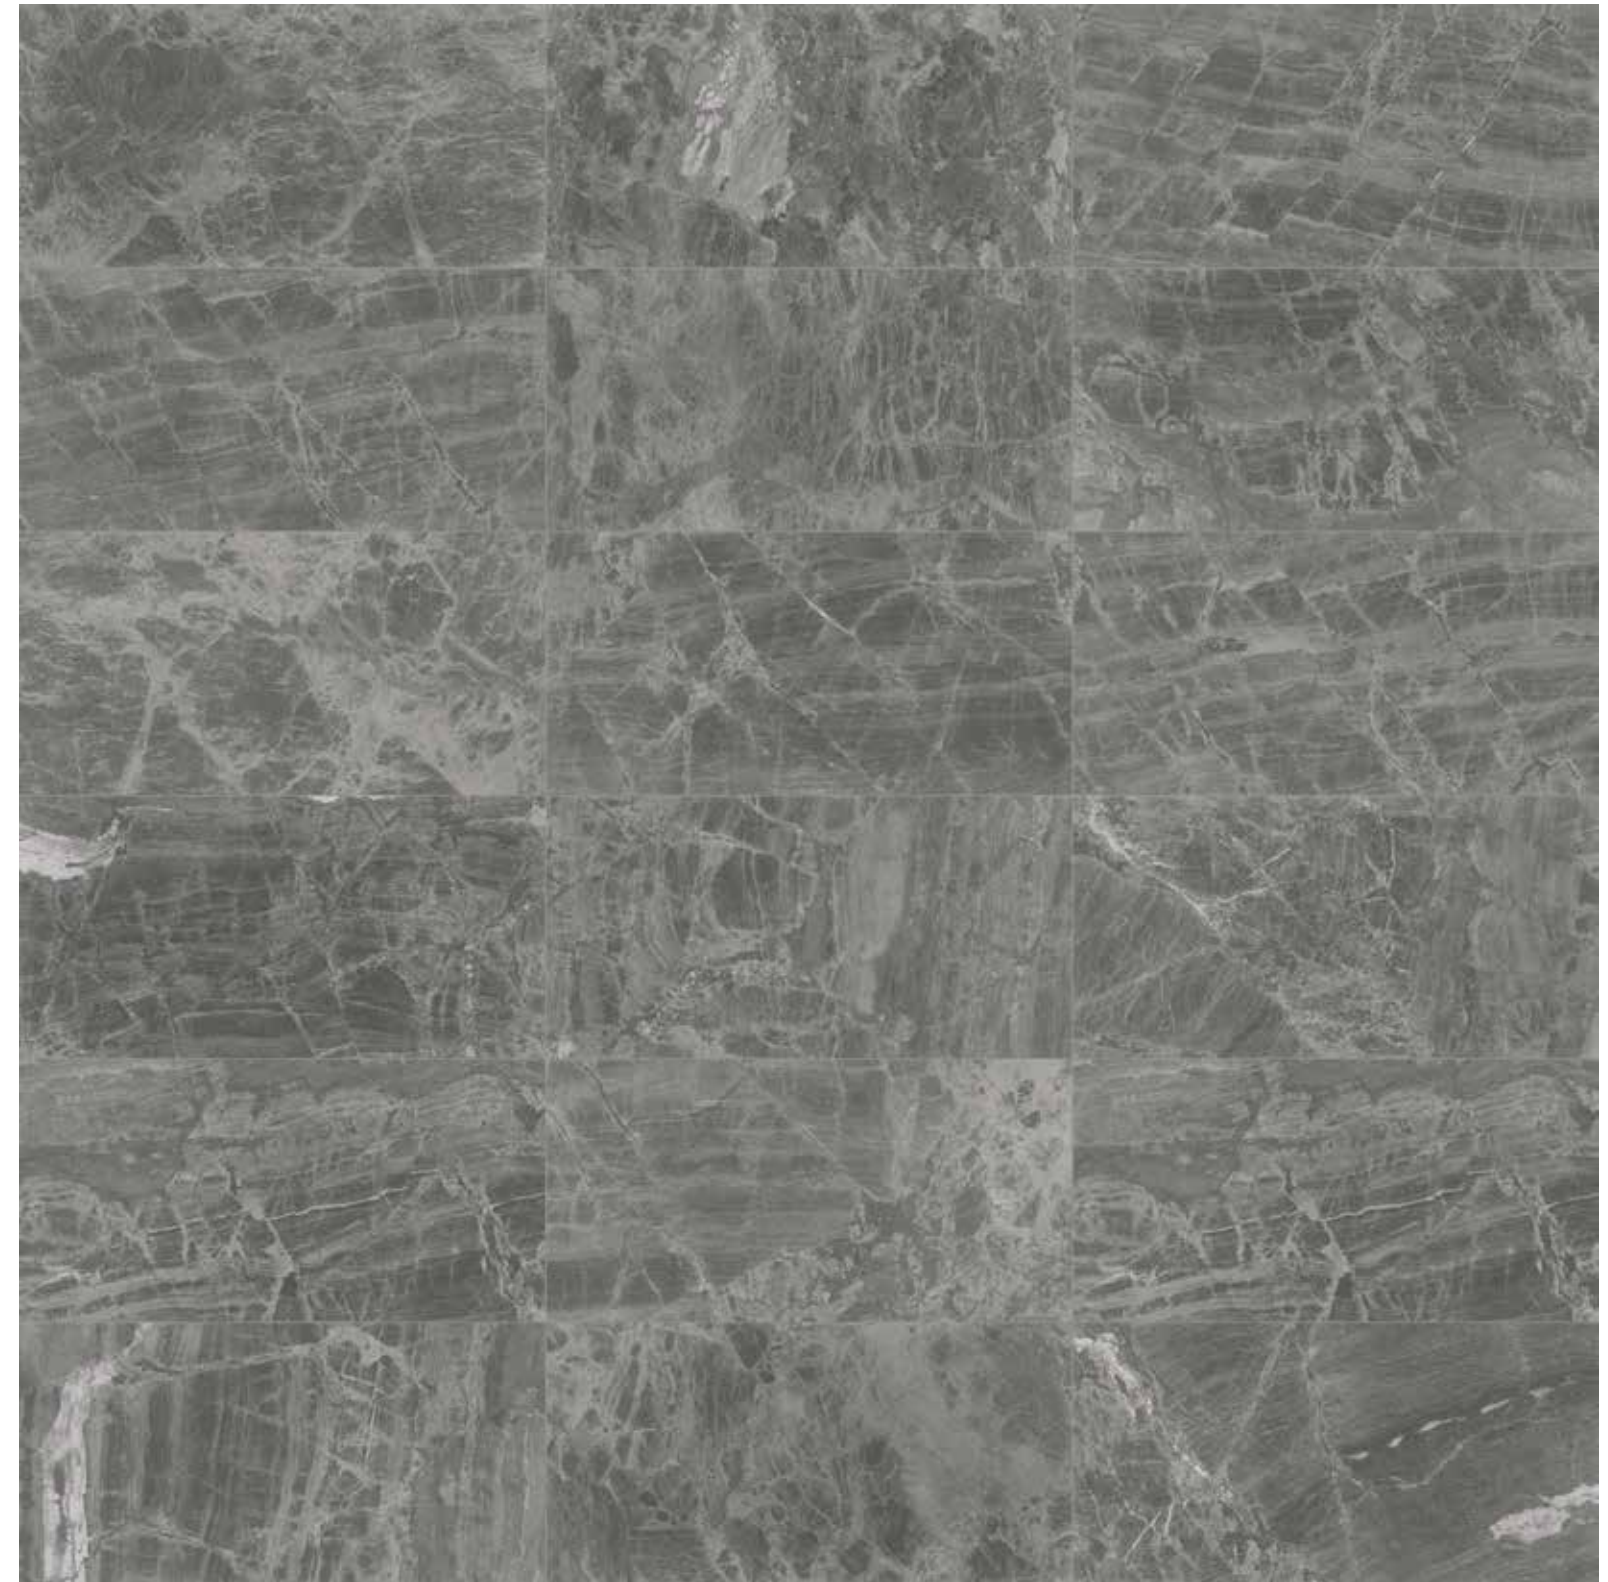

2 x 6 in / 4.9 x 15 cm
Picket Mosaic
Brushed 5001-0307-0

2 in / 4.9 cm
Hexagon Mosaic
Brushed 5001-0305-0

Trim

1/2 x 12 in / 1.3 x 30.5 cm
Deco-Bar
Honed 5002-0113-0

NATURAL STONE TILE VARIATION

The inherent beauty of natural stone products is expressed through variations in color, texture, shading and veining.