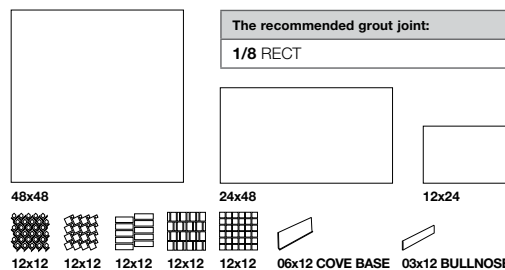

FORMATS

GROUT JOINT

The recommended grout joint:

1/8" RECT

MORE INFO:

1117DMK

#WHYTILE

TCNA

Portobello America
8701 Ditty Rd, Baxter, TN 38544

General Inquiries:
info@portobelloamerica.com
Phone: 931-650-5225