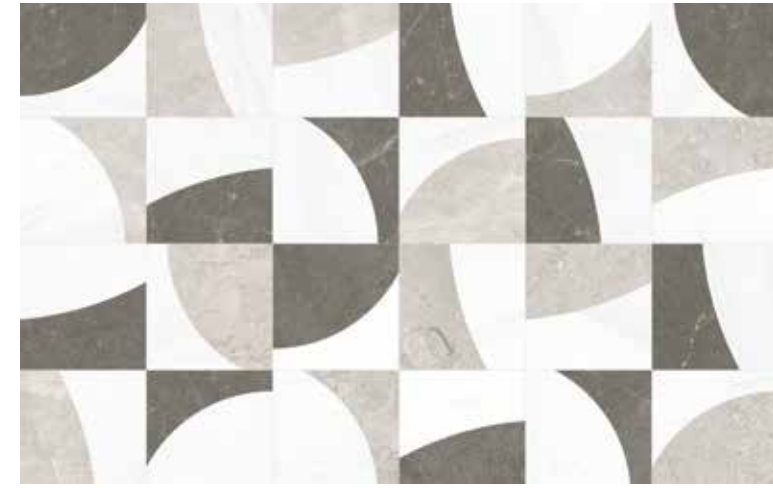

Utopio, *Eclipse Mosaics*

The variegated design of this mosaic resembles the ever-changing phases of the lunar cycle, presented in an abstract expression. The design coupled with its inverted counterpart allows for a sense of infinite potential.