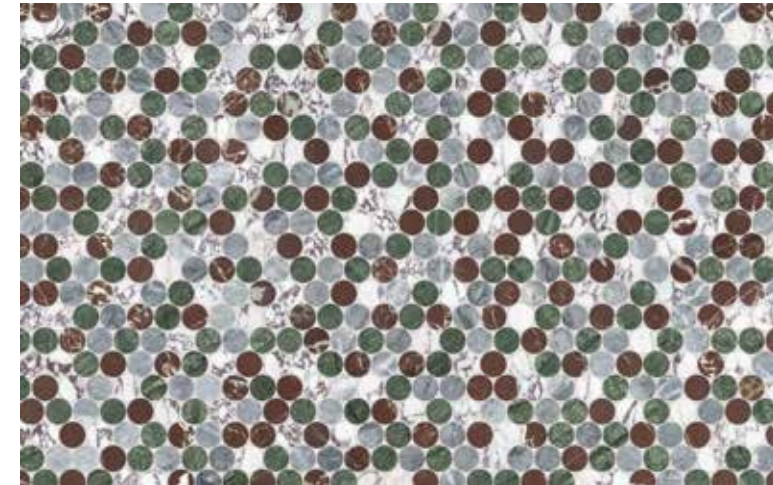

Honed + Polished Blend
(Viola Roccia, Aqua Intenso, Diosa Verde, Tuscano Rosso)