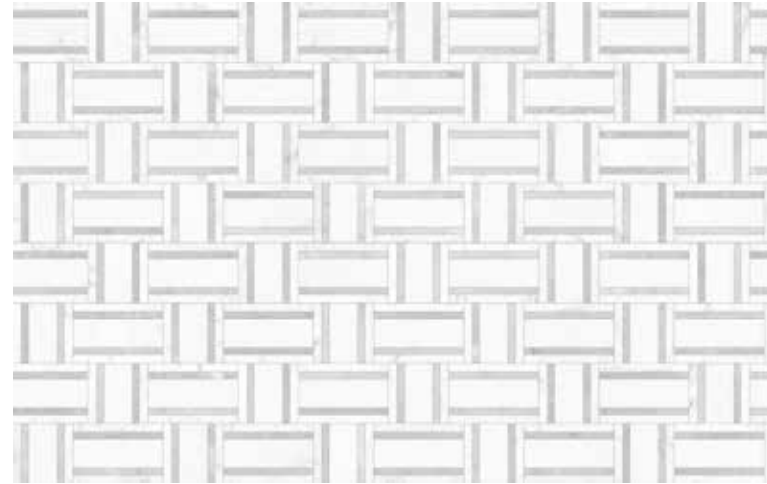

Utopio, *Cesto Mosaics*

This classic design is versatile and understated. Integrating seamlessly into both modern and traditional designs, the Cesto mosaic offers a stylish way to compliment a space. Its design couples simplicity with structured intricacy.

Honed
(White Marble, Eterna Bianco, Aura Fresca)