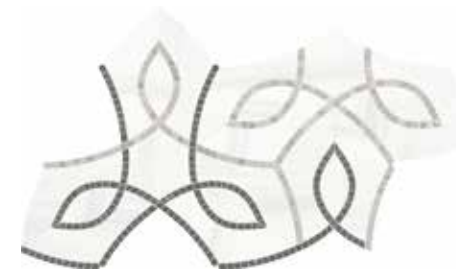

Mist
Actual: 200 x 345 mm
5001-0414-0