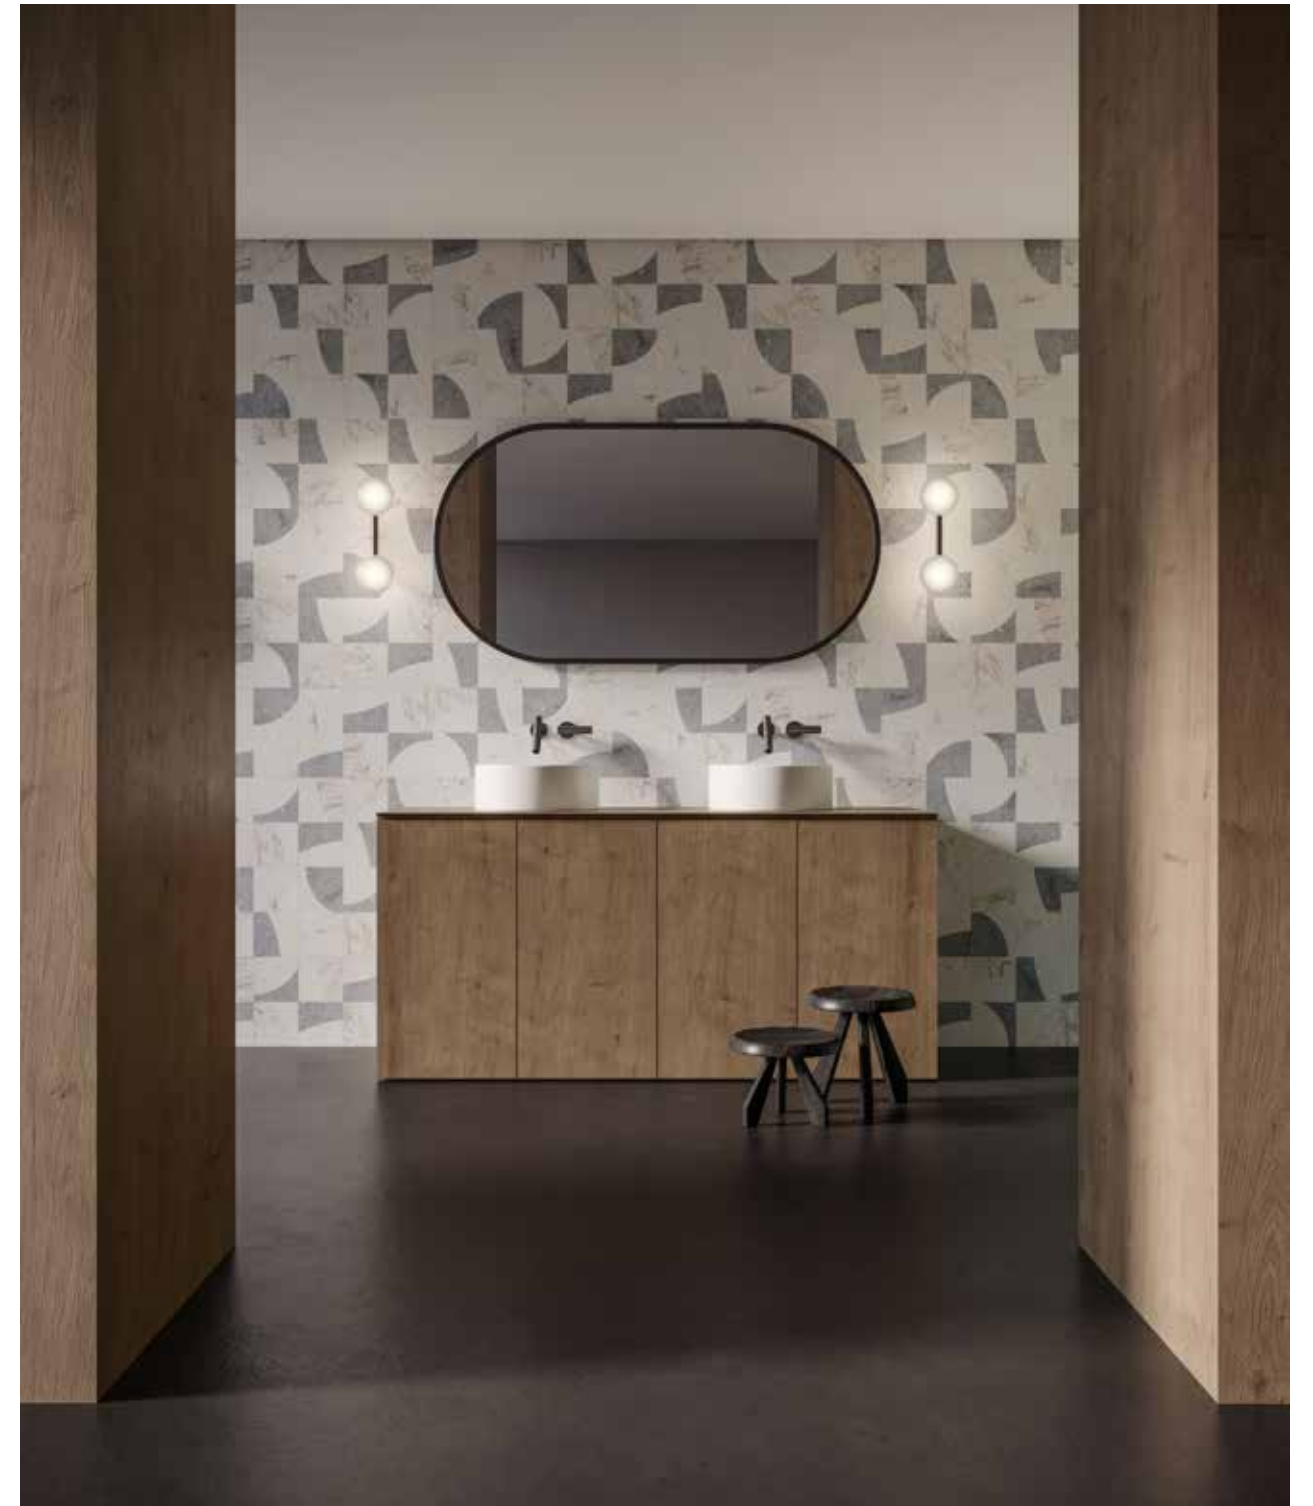

Honed w/ Polished Accents
(White Marble, Viola Roccia, Tuscano Rosso)

Pine
Actual: 305 x 305 mm
5001-0409-0

Polished
(Eterna Bianco, Diosa Verde, Galaxia Nero)

Utopio Eclipse Dove Honed Natural Stone Mosaic