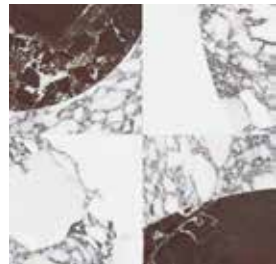

Dove
Actual: 305 x 305 mm
5001-0407-0

Honed
(White Marble, Eterna Bianco, Aura Fresca)

Mist
Actual: 305 x 305 mm
5001-0408-0

Honed w/ Polished Accents
(Cosmo Lumino, Anciano Grigio, Stark Carbon)

Orchid
Actual: 305 x 305 mm
5001-0410-0