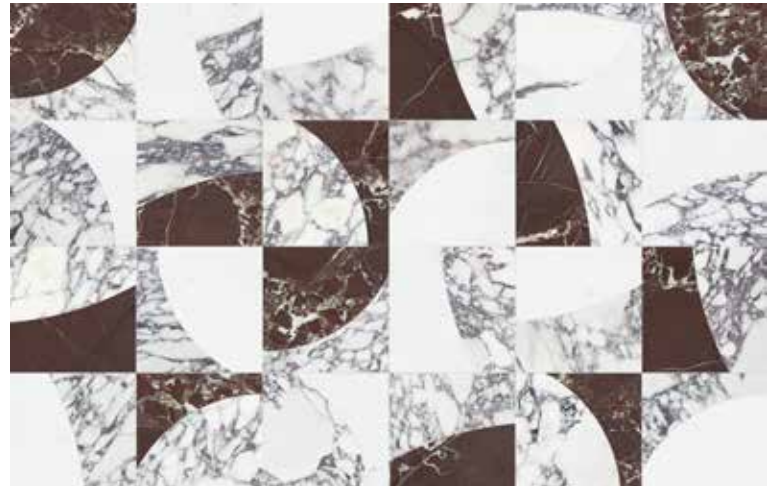

Honed
(White Marble, Eterna Bianco, Aura Fresca)