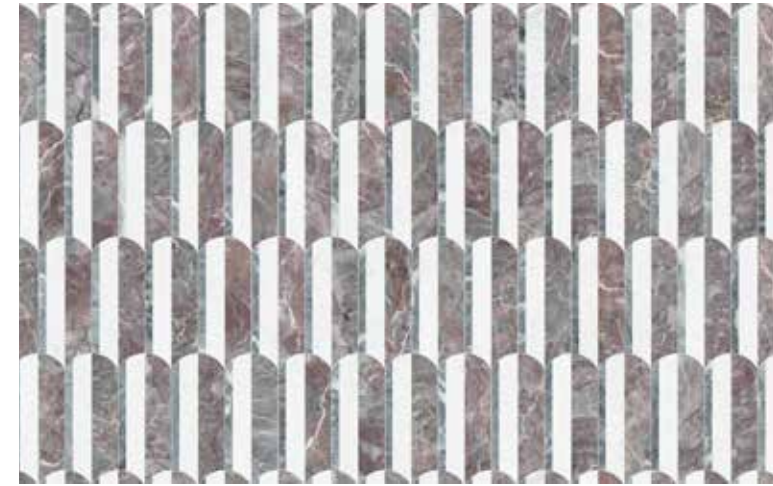

Honed
(Sereno Burgundy, White Marble, Aqua Intenso)