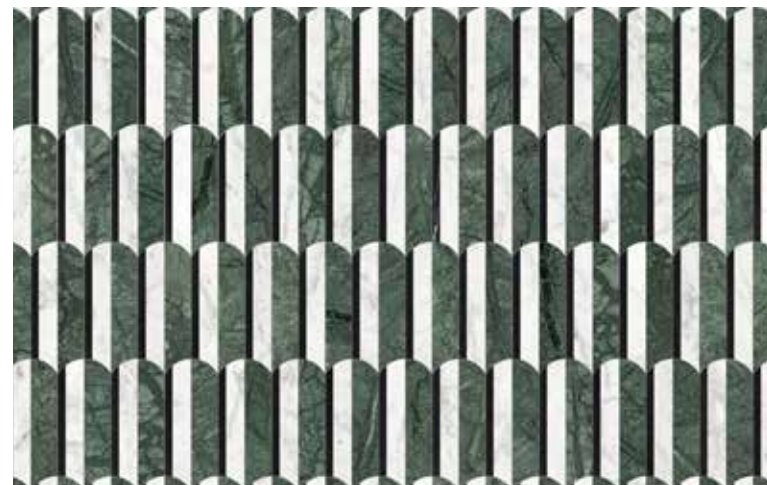

Honed w/ Polished Accents
(Viola Roccia, White Marble, Tuscano Rosso)

Blush
Actual: 266 x 303 mm
5001-0404-0

Honed
(Sereno Burgundy, White Marble, Aqua Intenso)

Pine
Actual: 266 x 303 mm
5001-0405-0

Polished
(Diosa Verde, Eterna Bianco, Galaxia Nero)