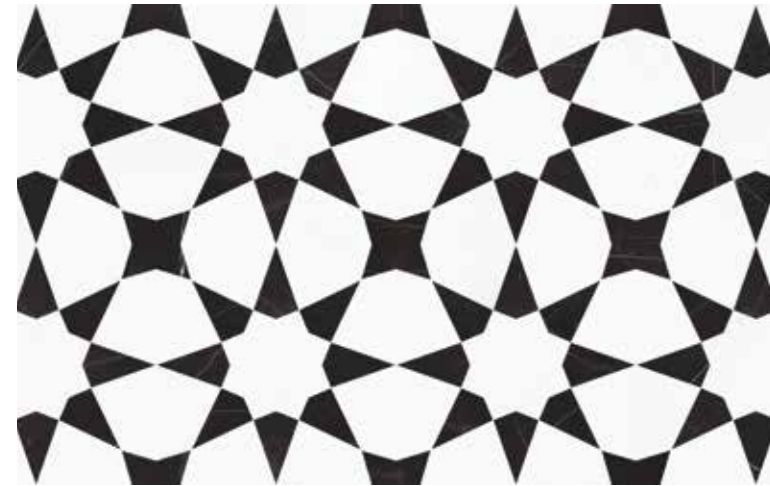

Honed w/ Polished Accents
(White Marble, Galaxia Nero)