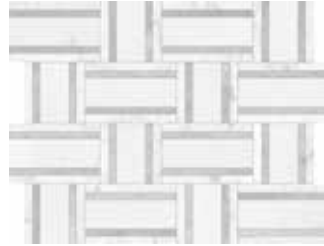

Utopio Cesto Clay Honed Natural Stone Mosaic

Utopio, *Cesto Mosaics*

This classic design is versatile and understated. Integrating seamlessly into both modern and traditional designs, the Cesto mosaic offers a stylish way to compliment a space. Its design couples simplicity with structured intricacy.