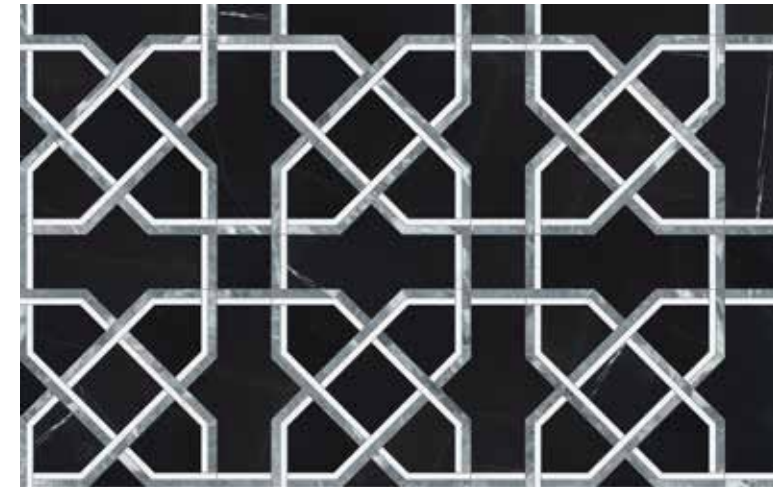

Polished w/ Honed Accents
(Galaxia Nero, Aqua Intenso, White Marble)