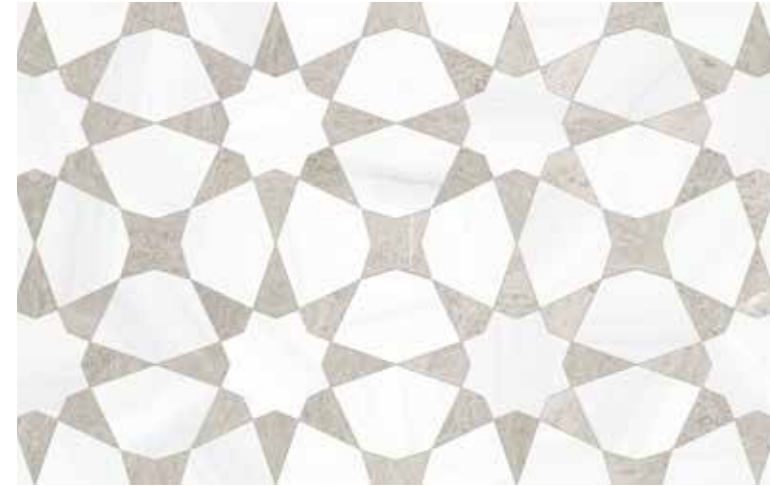

Honed
(Cosmo Lumino, Anciano Grigio)