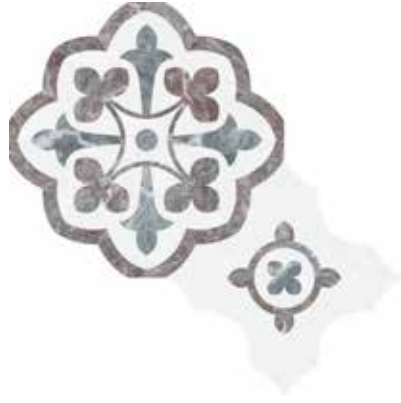

Utopio, *Fleur Mosaics*

Rich, ornate and decorative. This mosaic, in its delicate floral expression, evokes a sense of purity, beauty and sophistication. The traditional design creates a centerpiece to transform any space.

Blush
Actual: 399 x 399 mm
5001-0411-0