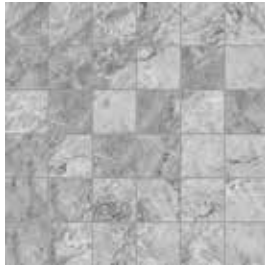

*Trims*

3 x 13 in / 7.8 x 33 cm  
Bullnose  
Matte 4002-0035-0

3 x 10 in / 7.5 x 25 cm  
Bullnose  
Glossy 4002-0036-0

*Mosaic*

2 x 2 in / 5 x 5 cm  
Mosaic  
Matte 4001-0019-0

13 x 13 in / 33 x 33 cm image variations