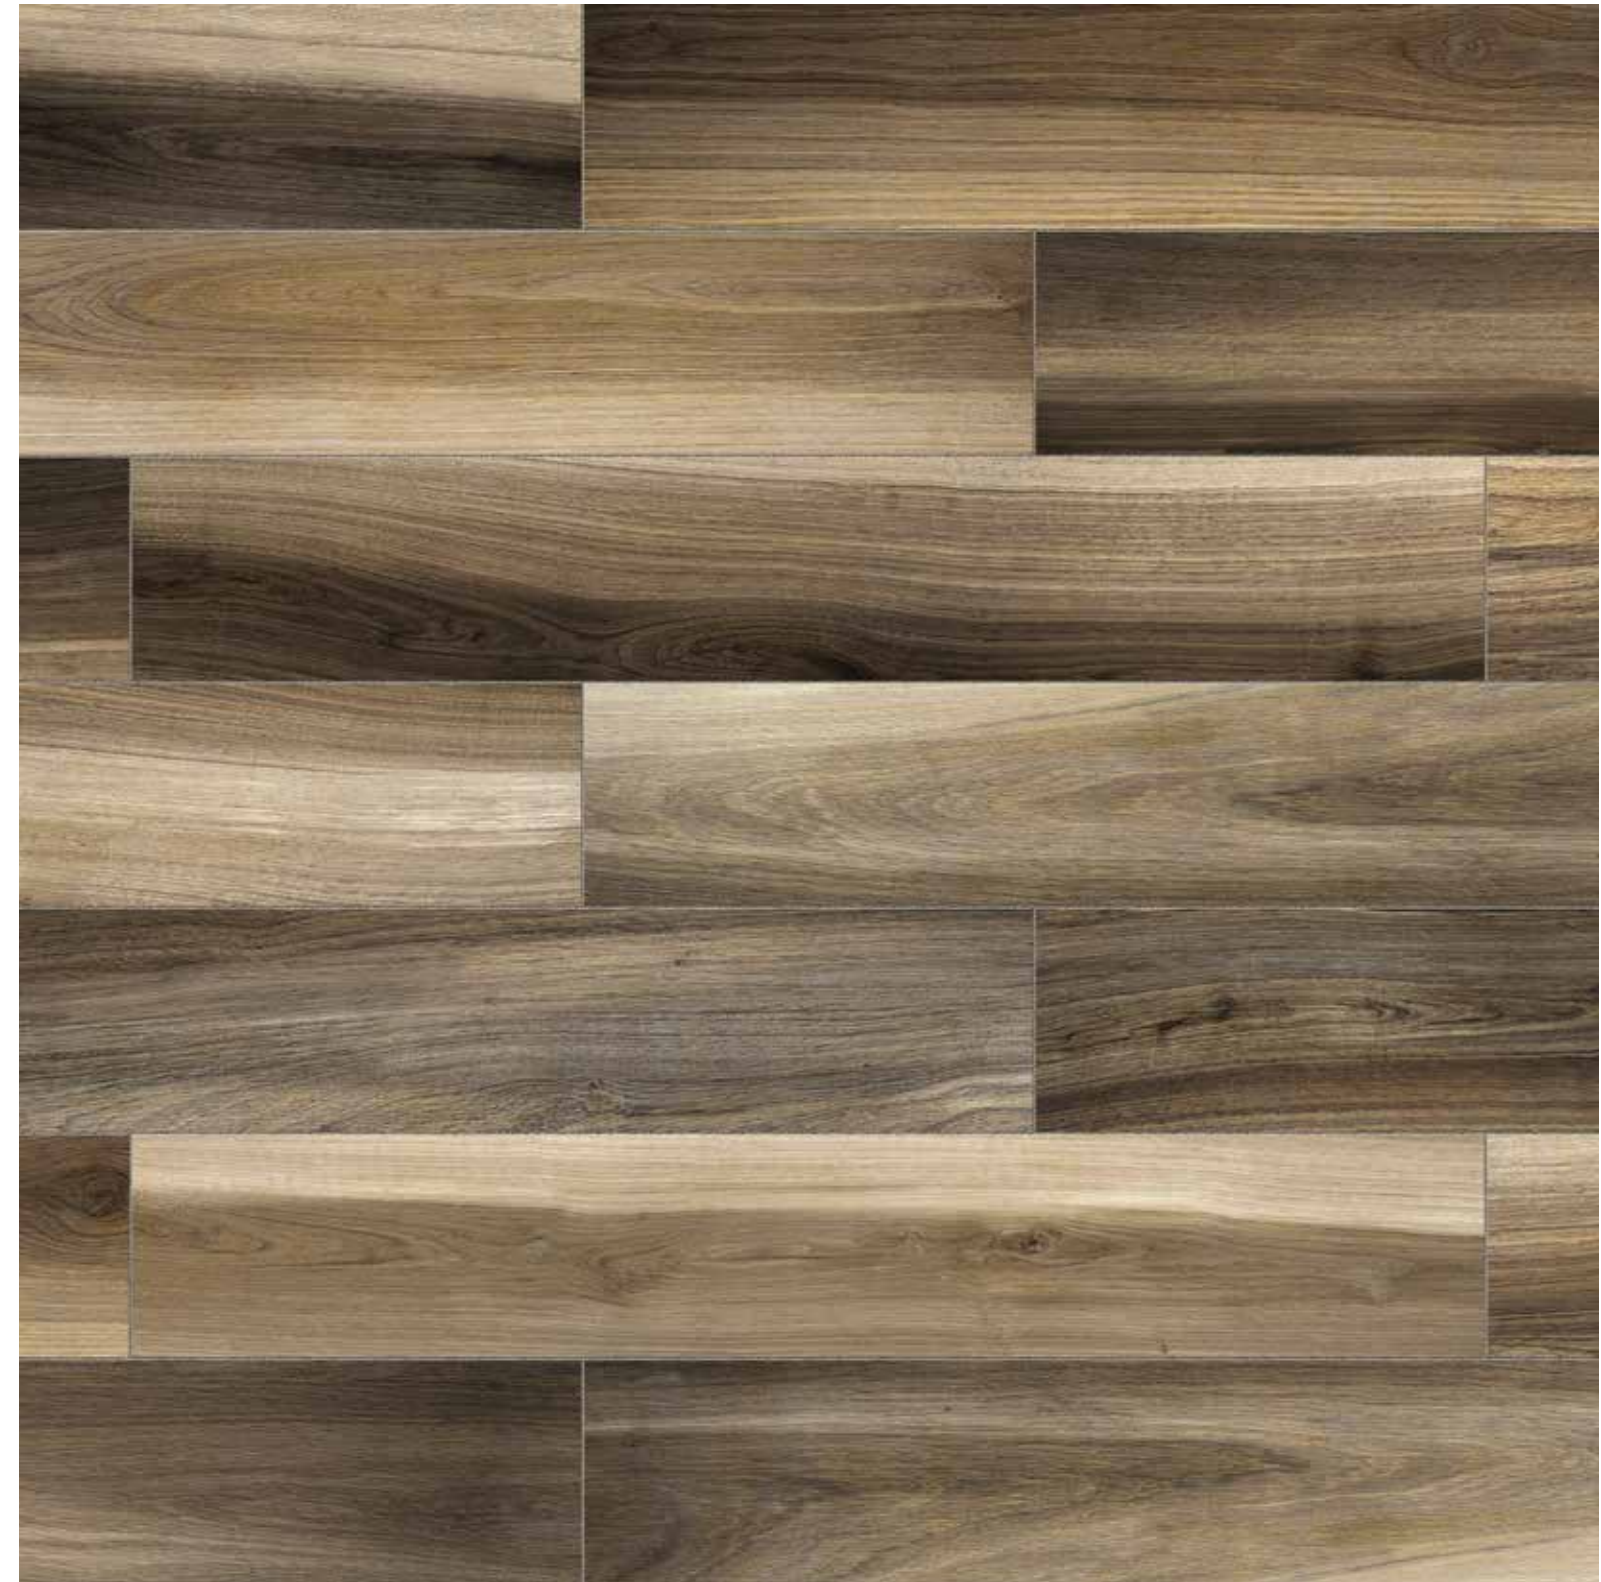

6 x 36 in / 14.8 x 90.2 cm image variations